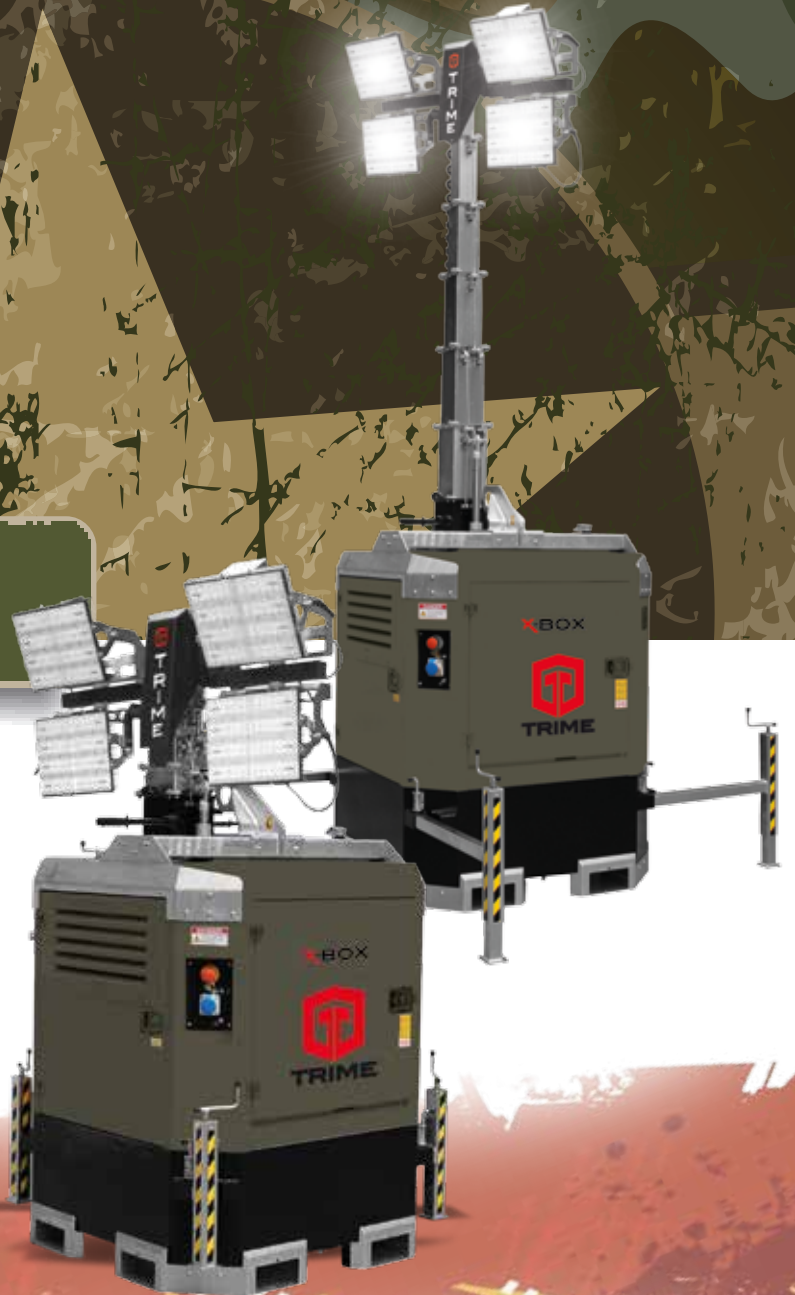

light in the military field
light in the military field
light in the military field

TRIME

Lighting Tower Specialist

3

three
lighting
solutions

TRIME
Lighting Tower Specialist

1

X-BOX

2

X-ECO

3

X-RENT

TRIME
Lighting Tower Specialist

1

X-BOX

- SPECIAL LED FLOOD LIGHTS 4X300
- ILLUMINATED AREA 4500 SQM
- DEDICATED FRONTAL PANEL C/W BENDER ISOLATOR
- HOT DEEP GALVANIZED TELESCOPIC MAST

2

X-ECO

- **HIGH EFFICIENCY LED FLOOD LIGHTS 4X300**
- **ILLUMINATED AREA 4500 SQM**
- **TRACKING SYSTEM**
- **LIGHT SENSOR AND TIMER**
- **SELECTOR SWITCH MAIN GENERATOR**
- **75 MM NATO HITCH**
- **3,5 KVA GENERATOR**

X-RENT

- HIGH EFFICIENCY LED FLOOD LIGHTS 4X300
- ILLUMINATED AREA 4500
- EXTRA FIT SPARE WHEEL
- 75 MM NATO HITCH
- 8 KVA GENERATOR

TRIME

Lighting Tower **Specialist**

TRIME s.r.l.

Strada per Robecco, snc